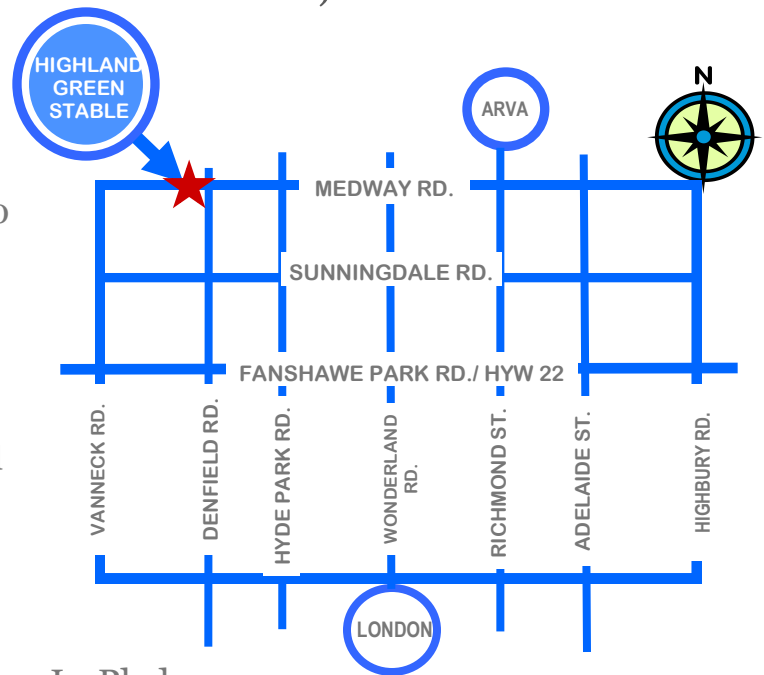

Forms and information at www.sari.ca or phone 519-666-1123
Celebrating 33 years of Changing Lives Stride by Stride